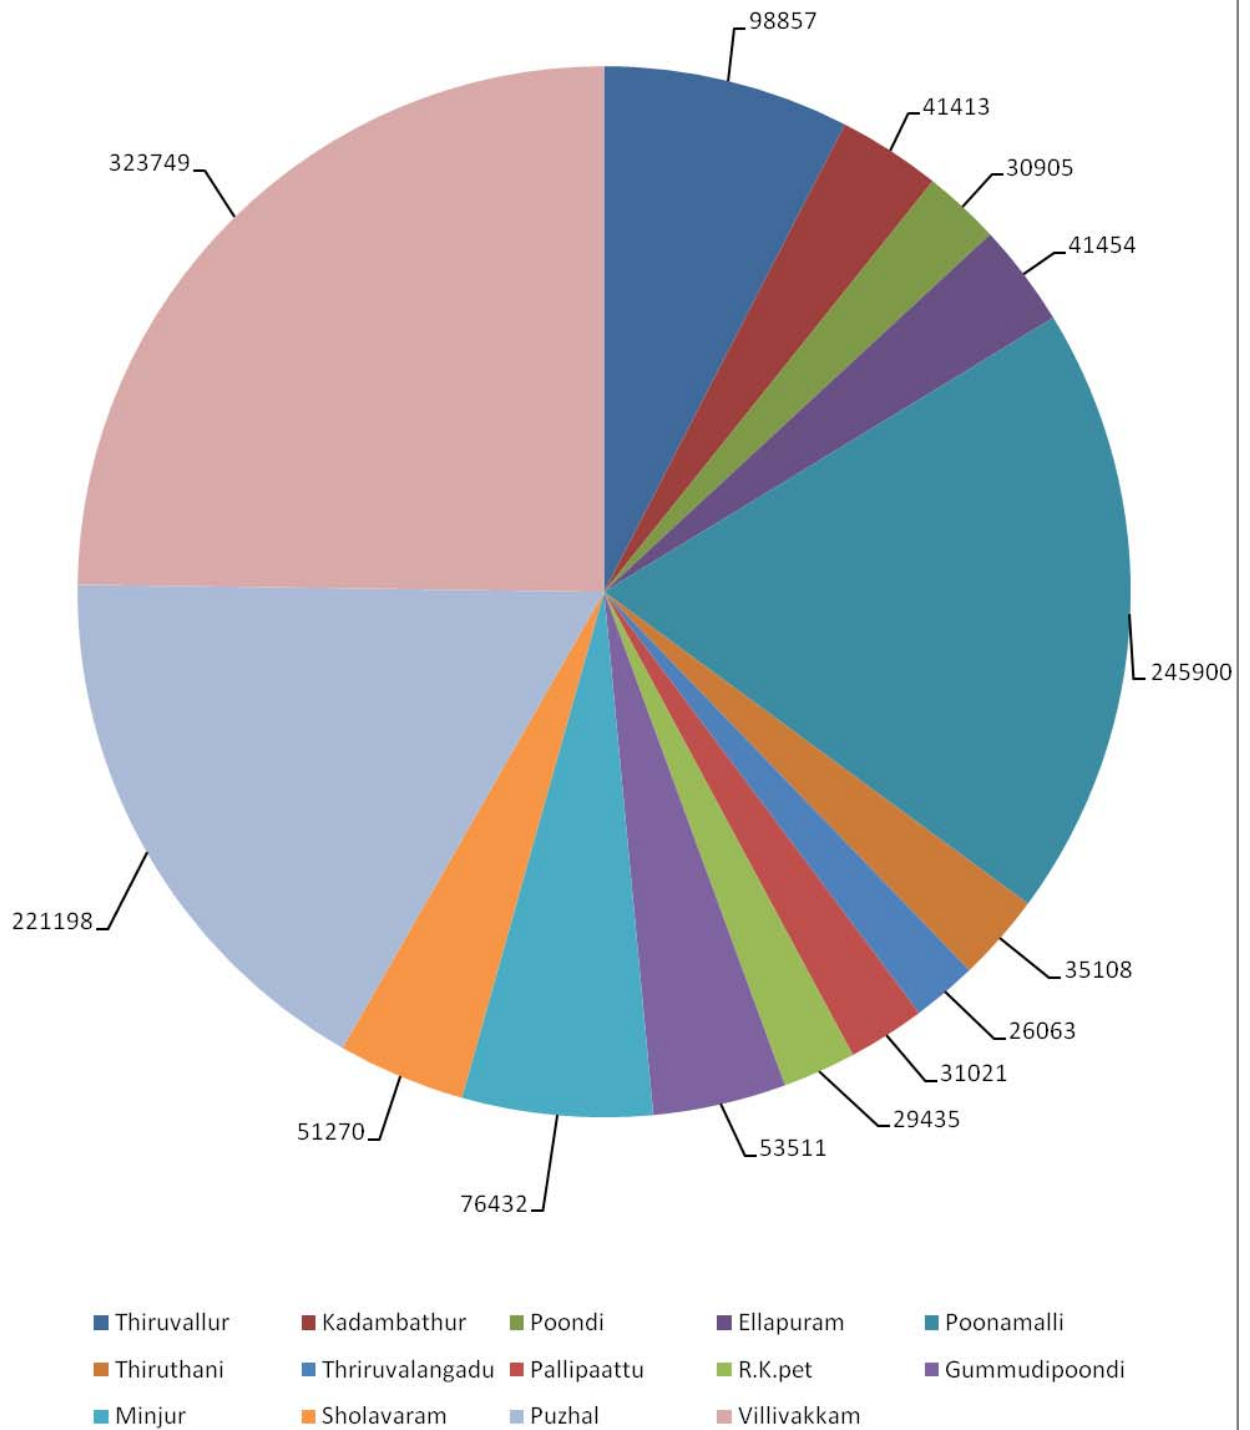

1.AREA AND POPULATION

1.1 POPULATION, LITERATES, SCHEDULED CASTES AND SCHEDULED TRIBES - SEXWISE BY TALUK (As per Census 2011)

Sl. No.	Name of the Taluk	Population			Literates		
		Persons	Male	Female	Persons	Male	Female
1	Gummidipoondi	190541	95799	94742	121410	67899	53511
2	Poonneri	389862	195181	194681	275736	149141	126595
3	Uthukottai	152631	75475	77156	94212	52339	41873
4	Tiruttani	211291	105568	105723	138720	77356	61364
5	Pallipattu	214073	107698	106375	141661	80212	61449
6	Thiruvallur	407048	203911	203137	292841	158836	134005
7	Poonamallee	659922	333307	326615	523254	277354	245900
8	Ambathur	906580	457820	448760	735126	385011	350115
9	Madhavaram	596156	301303	294853	468761	247563	221198
	District Total	3728104	1876062	1852042	2791721	1495711	1296010

Source : Population Census 2011

1.1 (contd..)

Sl. No.	Name of the Taluk	Scheduled Castes			Scheduled Tribes		
		Persons	Male	Female	Persons	Male	Female
1	Gummidipoondi	49849	24815	25034	5100	2518	2582
2	Poonneri	124094	61814	62280	7942	3946	3996
3	Uthukottai	52738	26247	26491	6609	3268	3341
4	Tiruttani	57297	28609	28688	6288	3160	3128
5	Pallipattu	48058	23955	24103	4743	2423	2320
6	Thiruvallur	138049	68840	69209	7057	3600	3457
7	Poonamallee	134523	67310	67213	4024	2058	1966
8	Ambathur	109785	55099	54686	3780	1904	1876
9	Madhavaram	107253	53837	53416	1700	815	885
	District Total	821646	410526	411120	47243	23692	23551

Source : Population Census 2011

Population Census 2001 and 2011

Sl. No	Year	Male	Female	Total
1	2001	1,397,407	1,357,349	2,754,756
2	2011	1,876,062	1,852,042	3,728,104

Literates Male Population

Literates Female Population