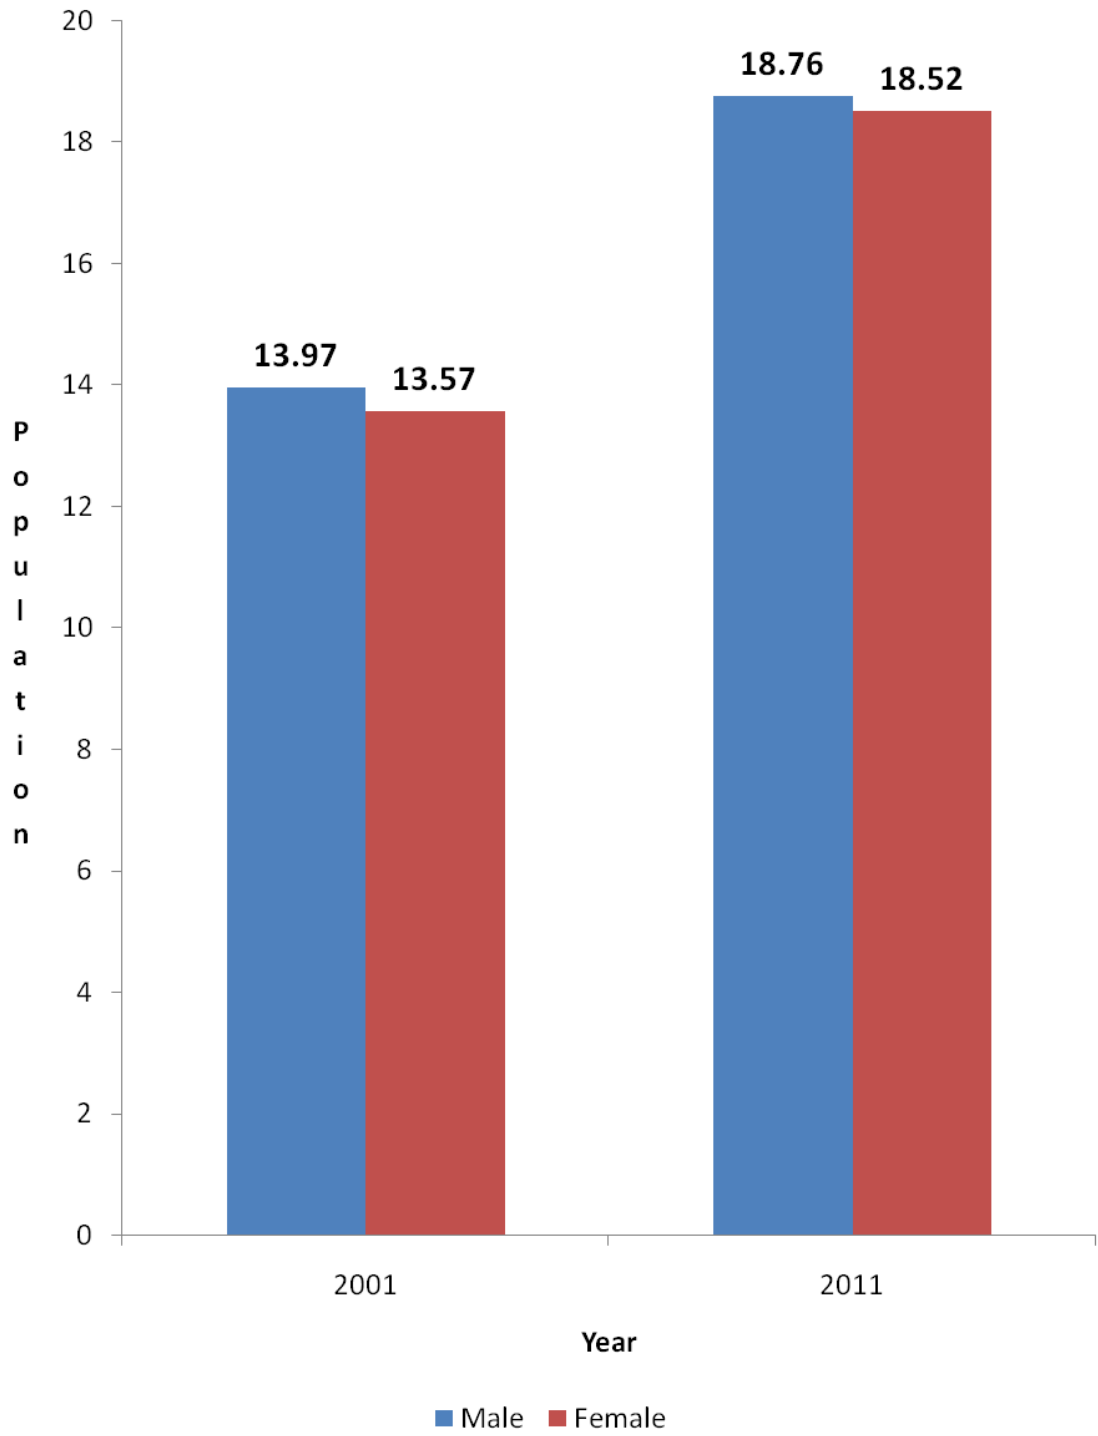

**Combarision Between 2001 and 2011 Population
(in Lakhs)**

1.2 Taluk wise workers and non-workers population

Sl. No	Name of the Taluk	Workers			Non-workers		
		Persons	Male	Female	Persons	Male	Female
1	Gummidipoondi	85410	57666	27744	105131	38133	66998
2	Poonneri	164036	117943	46093	225826	77238	148588
3	Uthukottai	75543	45874	29669	77088	29601	47487
4	Tiruttani	102381	62696	39685	108910	42872	66038
5	Pallipattu	101647	60329	41318	112426	47369	65057
6	Thiruvallur	178511	120701	57810	228537	83210	145327
7	Poonamallee	250094	193437	56657	409828	139870	269958
8	Ambathur	357439	267651	89788	549141	190169	358972
9	Madhavaram	222993	177266	45727	373163	124037	249126
	District Total	1538054	1103563	434491	2190050	772499	1417551

Source : Population Census2011