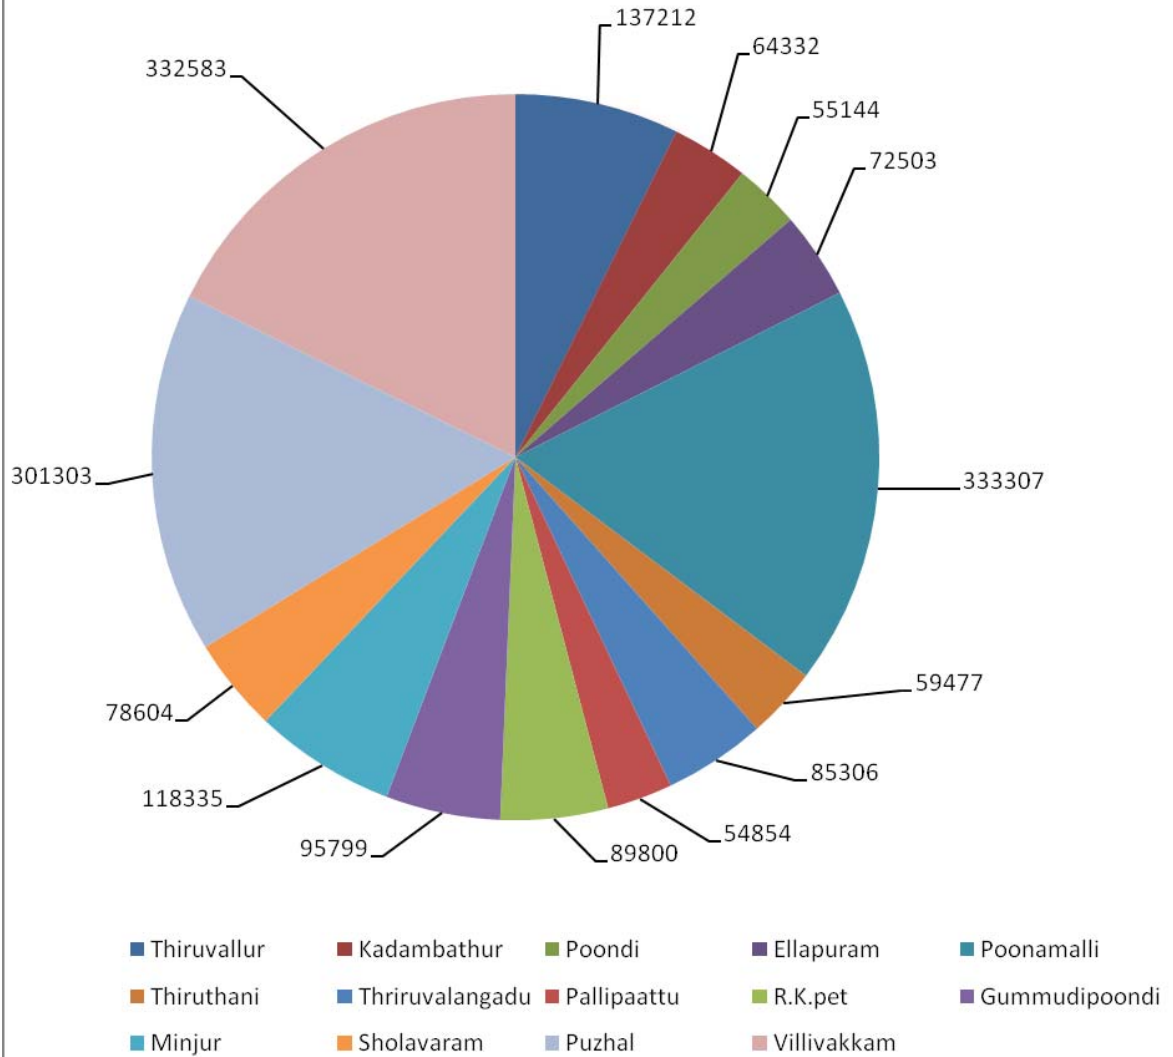

Source : Population Census 2011

1.1 (contd..)

Sl. No.	Name of the Taluk	Scheduled Castes			Scheduled Tribes		
		Persons	Male	Female	Persons	Male	Female
1	Gummidipoondi	49849	24815	25034	5100	2518	2582
2	Poonneri	124094	61814	62280	7942	3946	3996
3	Uthukottai	52738	26247	26491	6609	3268	3341
4	Tiruttani	57297	28609	28688	6288	3160	3128
5	Pallipattu	48058	23955	24103	4743	2423	2320
6	Thiruvallur	138049	68840	69209	7057	3600	3457
7	Poonamallee	134523	67310	67213	4024	2058	1966
8	Ambathur	109785	55099	54686	3780	1904	1876
9	Madhavaram	107253	53837	53416	1700	815	885
	District Total	821646	410526	411120	47243	23692	23551

Source : Population Census 2011

Population Census 2001 and 2011

Sl. No	Year	Male	Female	Total
1	2001	1,397,407	1,357,349	2,754,756
2	2011	1,876,062	1,852,042	3,728,104

Literates Male Population

Literates Female Population

Male Population For the Year 2011

Female Population For the Year 2011

**Combarision Between 2001 and 2011 Population
(in Lakhs)**

1.2 Taluk wise workers and non-workers population

Sl. No	Name of the Taluk	Workers			Non-workers		
		Persons	Male	Female	Persons	Male	Female
1	Gummidipoondi	85410	57666	27744	105131	38133	66998
2	Poonneri	164036	117943	46093	225826	77238	148588
3	Uthukottai	75543	45874	29669	77088	29601	47487
4	Tiruttani	102381	62696	39685	108910	42872	66038
5	Pallipattu	101647	60329	41318	112426	47369	65057
6	Thiruvallur	178511	120701	57810	228537	83210	145327
7	Poonamallee	250094	193437	56657	409828	139870	269958
8	Ambathur	357439	267651	89788	549141	190169	358972
9	Madhavaram	222993	177266	45727	373163	124037	249126
	District Total	1538054	1103563	434491	2190050	772499	1417551