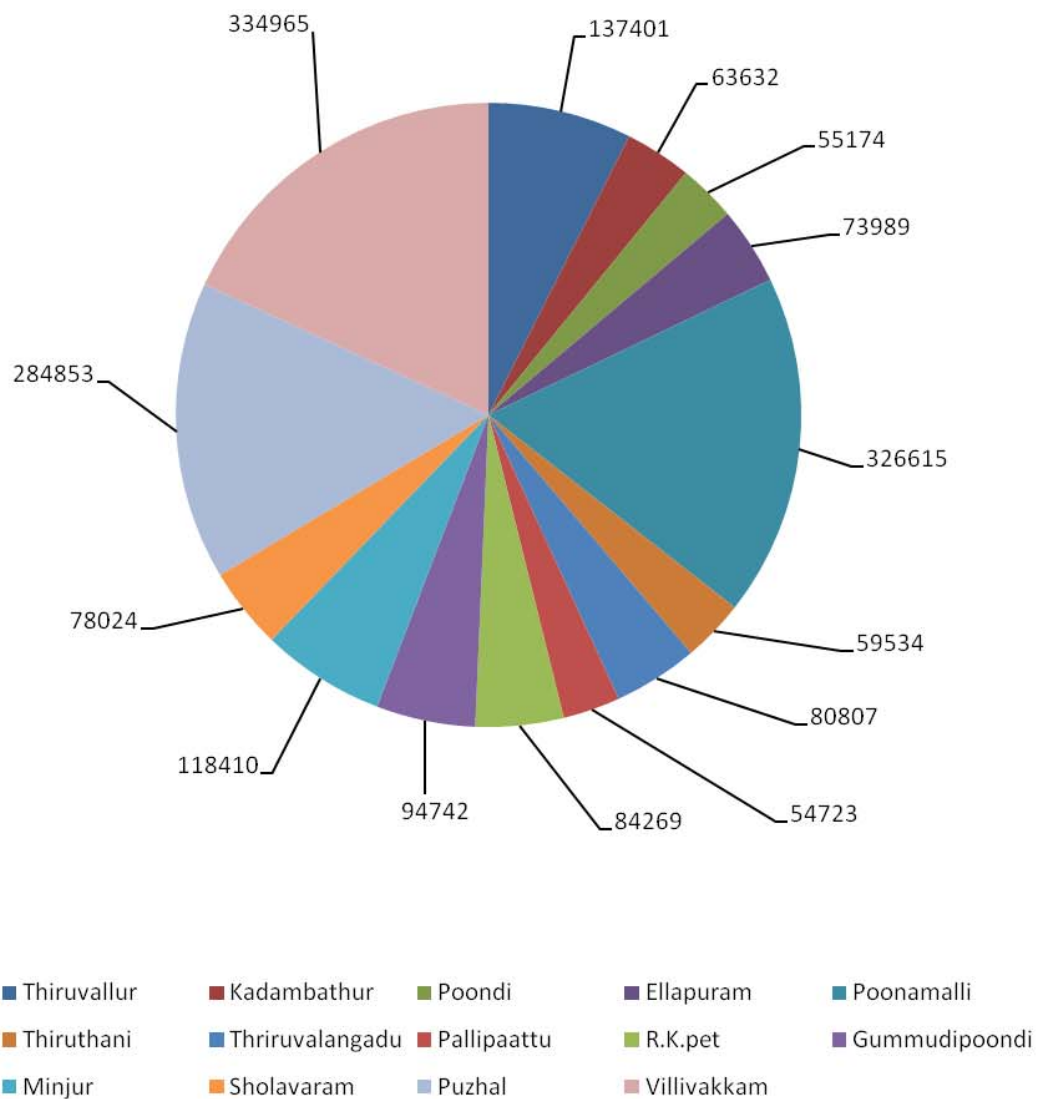

Source : Population Census 2011

1.1 (contd..)

Sl. No.	Name of the Taluk	Scheduled Castes			Scheduled Tribes		
		Persons	Male	Female	Persons	Male	Female
1	Gummidipoondi	49849	24815	25034	5100	2518	2582
2	Poonneri	124094	61814	62280	7942	3946	3996
3	Uthukottai	52738	26247	26491	6609	3268	3341
4	Tiruttani	57297	28609	28688	6288	3160	3128
5	Pallipattu	48058	23955	24103	4743	2423	2320
6	Thiruvallur	138049	68840	69209	7057	3600	3457
7	Poonamallee	134523	67310	67213	4024	2058	1966
8	Ambathur	109785	55099	54686	3780	1904	1876
9	Madhavaram	107253	53837	53416	1700	815	885
	District Total	821646	410526	411120	47243	23692	23551

Source : Population Census 2011

Population Census 2001 and 2011

Sl. No	Year	Male	Female	Total
1	2001	1,397,407	1,357,349	2,754,756
2	2011	1,876,062	1,852,042	3,728,104

Literates Male Population

Literates Female Population

Male Population For the Year 2011

Female Population For the Year 2011

**Combarision Between 2001 and 2011 Population
(in Lakhs)**

1.2 Taluk wise workers and non-workers population

Sl. No	Name of the Taluk	Workers			Non-workers		
		Persons	Male	Female	Persons	Male	Female
1	Gummidipoondi	85410	57666	27744	105131	38133	66998
2	Poonneri	164036	117943	46093	225826	77238	148588
3	Uthukottai	75543	45874	29669	77088	29601	47487
4	Tiruttani	102381	62696	39685	108910	42872	66038
5	Pallipattu	101647	60329	41318	112426	47369	65057
6	Thiruvallur	178511	120701	57810	228537	83210	145327
7	Poonamallee	250094	193437	56657	409828	139870	269958
8	Ambathur	357439	267651	89788	549141	190169	358972
9	Madhavaram	222993	177266	45727	373163	124037	249126
	District Total	1538054	1103563	434491	2190050	772499	1417551