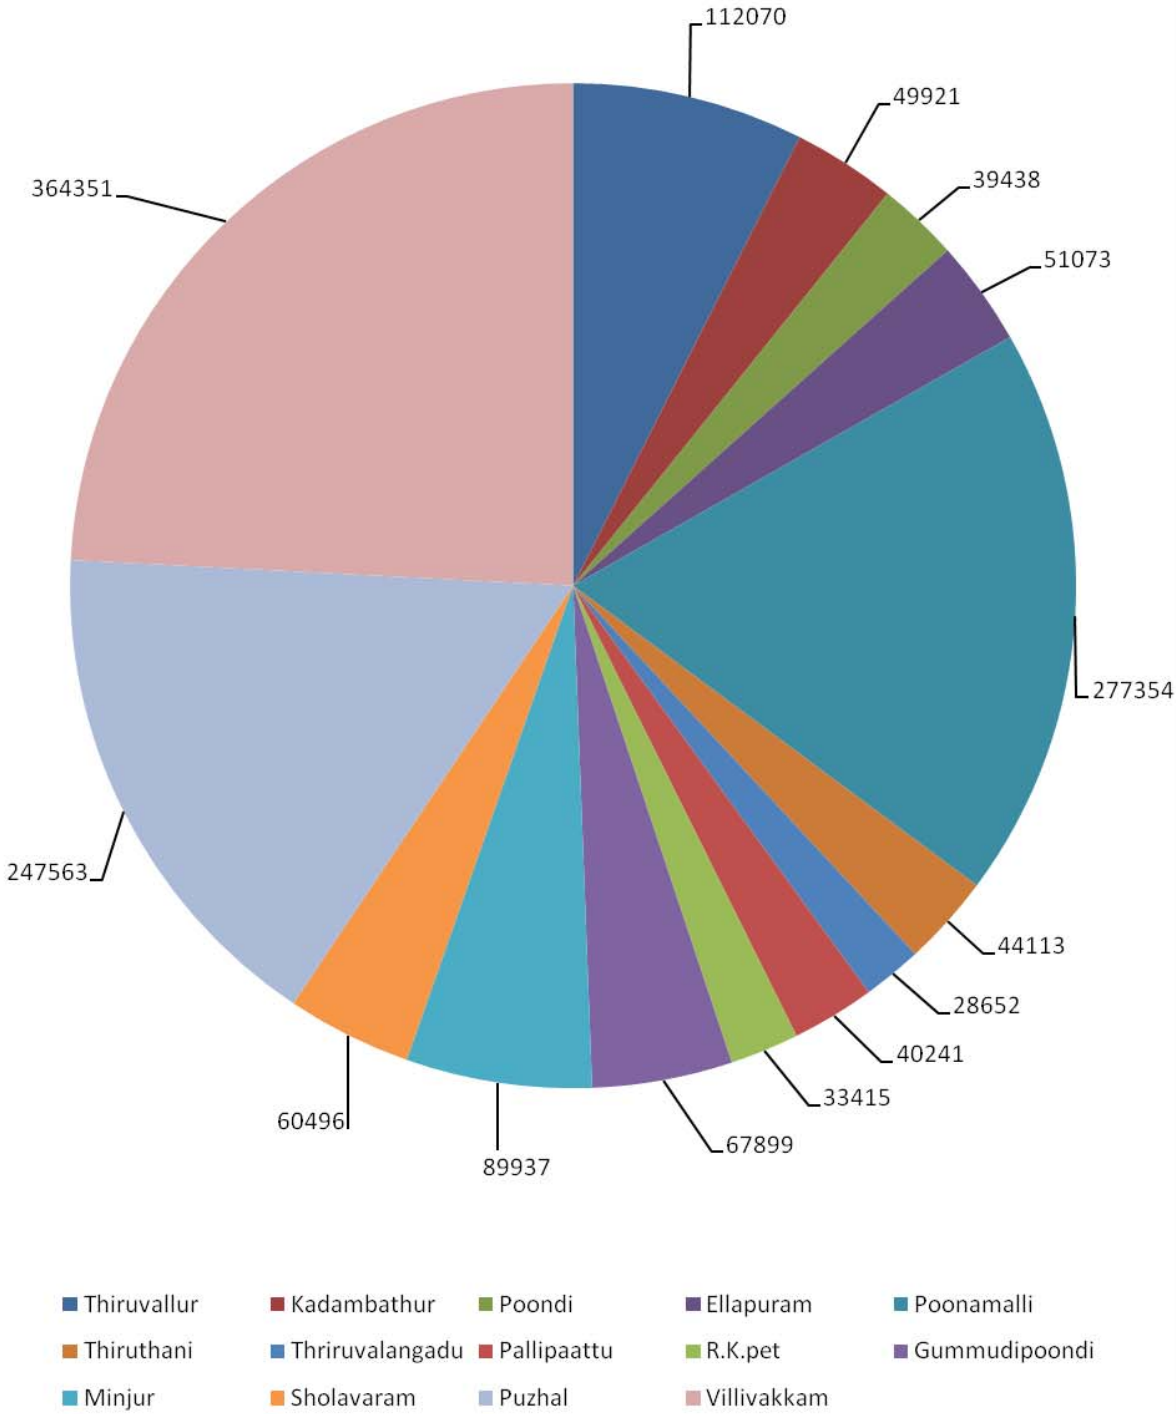

1.AREA AND POPULATION

1.1 POPULATION, LITERATES, SCHEDULED CASTES AND SCHEDULED TRIBES - SEXWISE BY TALUK (As per Census 2011)

Sl. No.	Name of the Taluk	Population			Literates		
		Persons	Male	Female	Persons	Male	Female
1	Gummidipoondi	190541	95799	94742	121410	67899	53511
2	Poonneri	389862	195181	194681	275736	149141	126595
3	Uthukottai	152631	75475	77156	94212	52339	41873
4	Tiruttani	211291	105568	105723	138720	77356	61364
5	Pallipattu	214073	107698	106375	141661	80212	61449
6	Thiruvallur	407048	203911	203137	292841	158836	134005
7	Poonamallee	659922	333307	326615	523254	277354	245900
8	Ambathur	906580	457820	448760	735126	385011	350115
9	Madhavaram	596156	301303	294853	468761	247563	221198
	District Total	3728104	1876062	1852042	2791721	1495711	1296010

Source : Population Census 2011

1.1 (contd..)

Sl. No.	Name of the Taluk	Scheduled Castes			Scheduled Tribes		
		Persons	Male	Female	Persons	Male	Female
1	Gummidipoondi	49849	24815	25034	5100	2518	2582
2	Poonneri	124094	61814	62280	7942	3946	3996
3	Uthukottai	52738	26247	26491	6609	3268	3341
4	Tiruttani	57297	28609	28688	6288	3160	3128
5	Pallipattu	48058	23955	24103	4743	2423	2320
6	Thiruvallur	138049	68840	69209	7057	3600	3457
7	Poonamallee	134523	67310	67213	4024	2058	1966
8	Ambathur	109785	55099	54686	3780	1904	1876
9	Madhavaram	107253	53837	53416	1700	815	885
	District Total	821646	410526	411120	47243	23692	23551

Source : Population Census 2011

Population Census 2001 and 2011

Sl. No	Year	Male	Female	Total
1	2001	1,397,407	1,357,349	2,754,756
2	2011	1,876,062	1,852,042	3,728,104

Literates Male Population

Literates Female Population